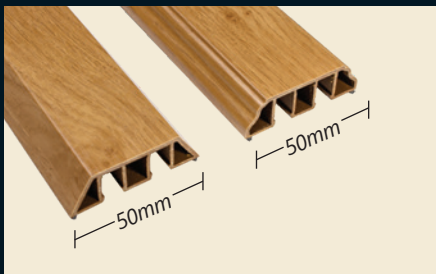

50mm ASTRAGAL BAR

Kömmerling 70 - Linear only

50mm wide clip fit linear astragal bar perfect for creating that cottage bar look or a mullion effect on doors

Can be used in conjunction with our 25mm Astragal Bar