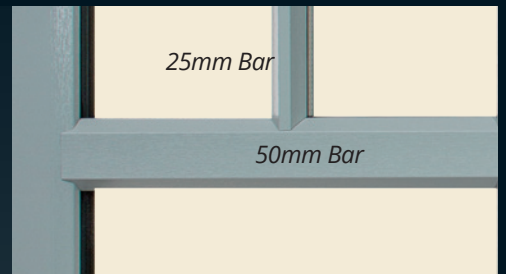

Available Double or Triple Glazed
Optional for Kömmerling 70

20mm ECLECTIC ASTRAGAL BAR

Only available as optional (or if colour dictates) Astragal Bar for Residence 9

50mm ASTRAGAL BAR

Kömmerling 70 - Linear only

50mm wide clip fit linear astragal bar perfect for creating that cottage bar look or a mullion effect on doors

Can be used in conjunction with our 25mm Astragal Bar

Radlington Cill

The Radlington cill is a modern interpretation of a traditional timber cill. Available as 55mm x 165mm for all our 100mm and 70mm window and door systems.