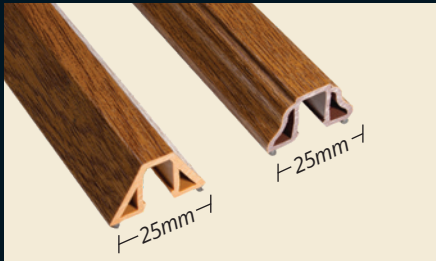

WINDOW AND DOOR ENHANCEMENTS

'Choices' Astragal Bar range

Astragal Bars can be fitted to most of the windows and doors within the Choices PVCU range

25mm ASTRAGAL BAR

Default Bar for Kömmerling O70, C70 and Rehau.

25mm clip fit Astragal bar with milled ends to match profile shape offering the traditional timber appearance.

20mm ASTRAGAL BAR

Rehau Vertical Sliding Sash, Residence 9, Halo Flush 70 and Imagine.

20mm Astragal bar with square cut external bar to sash/frame giving a tidy appearance.

50mm wide clip fit linear astragal bar perfect for creating that cottage bar look or a mullion effect on doors

Can be used in conjunction with our 25mm Astragal Bar

Radlington Cill

The Radlington cill is a modern interpretation of a traditional timber cill. Available as 55mm x 165mm for all our 100mm and 70mm window and door systems.

For R7 and R9 a 30mm x 165mm Radlington cill is supplied as standard (55mm cill available as an option).

Optional internal trims available.

55mm deep Radlington cill